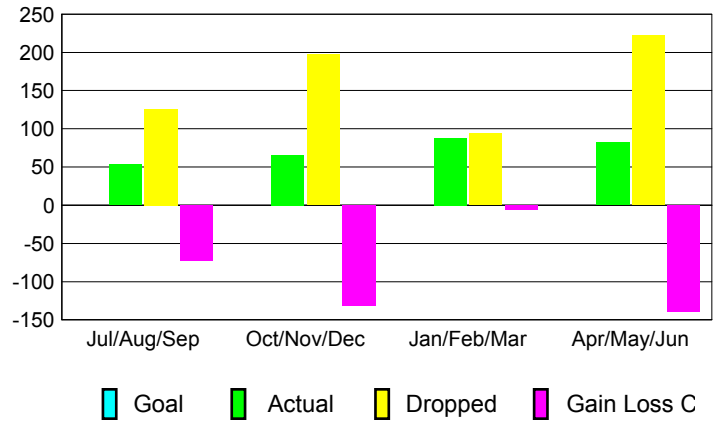

GMT: **DOMENICO MESSINA**

Location: **ITALY**

GMT CA: **4**

CLUBS

Month	New Club Goal	Actual New Clubs	Actual Dropped Clubs	Gain/Loss of Clubs
2012-2013				
Jul/Aug/Sep		0	2	-2
Oct/Nov/Dec		0	4	-4
Jan/Feb/Mar		0	2	-2
Apr/May/June		0	2	-2
Totals		0	10	-10

MEMBERSHIP

Month	Net Memb Goal	Actual New Memb	Actual Dropped Memb	Gain/Loss of Memb
2012-2013				
Jul/Aug/Sep		53	126	-73
Oct/Nov/Dec		66	197	-131
Jan/Feb/Mar		88	94	-6
Apr/May/June		82	222	-140
Totals		289	639	-350

Club Results 2012-2013

Goal, New, Dropped, Gain/Loss

Membership Results 2012-2013

Goal, New, Dropped, Gain/Loss

YTD Status Quo Clubs 2012-2013

Status Quo Clubs Compared to Status Quo Members

Gender Comparison 2012-2013