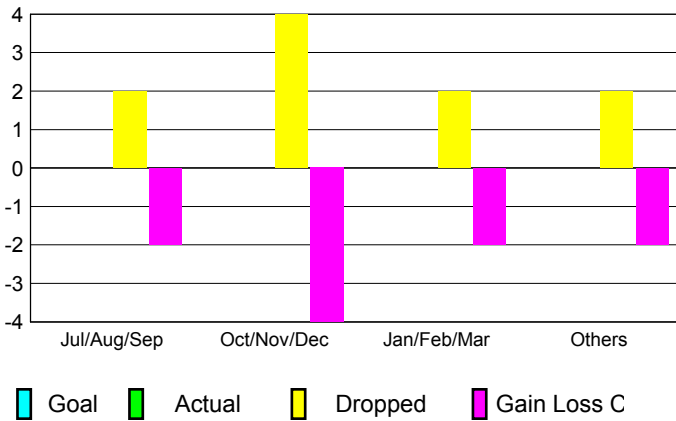

GMT: **DOMENICO MESSINA**

Location: **ITALY**

GMT CA: **4**

CLUBS

Month	New Club Goal	Actual New Clubs	Actual Dropped Clubs	Gain/Loss of Clubs
2012-2013				
Jul/Aug/Sep		0	2	-2
Oct/Nov/Dec		0	4	-4
Jan/Feb/Mar		0	2	-2
Apr/May/June		0	2	-2
Totals		0	10	-10

MEMBERSHIP

Month	Net Memb Goal	Actual New Memb	Actual Dropped Memb	Gain/Loss of Memb
2012-2013				
Jul/Aug/Sep		53	126	-73
Oct/Nov/Dec		66	197	-131
Jan/Feb/Mar		88	94	-6
Apr/May/June		82	222	-140
Totals		289	639	-350

Club Results 2012-2013

Goal, New, Dropped, Gain/Loss

Membership Results 2012-2013

Goal, New, Dropped, Gain/Loss

YTD Status Quo Clubs 2012-2013

Status Quo Clubs Compared to Status Quo Members

Gender Comparison 2012-2013